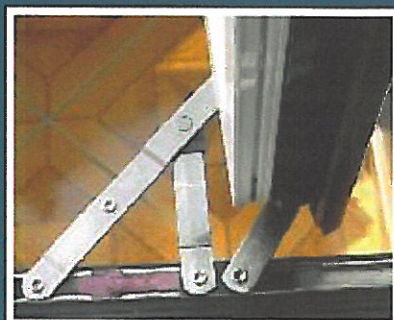

Features

- Standard colours - white, black and brown.
- Single and dual RAL custom colours or our textured paint.
- Sash jammers come as standard.
- Chelton handle operated Ste'alth Secure™ multi-point locking.
- Slim-line 47mm polyamide thermally broken non-rusting aluminium profile.
- Black or grey gaskets and your choice of spacer bar colour.
- Can be supplied unglazed or glazed for 24mm glazing.
- Internally glazed for security.
- Trickle vents available in head extension.
- Outer frame: 36mm; Outer frame - sash: 60mm;
- Optional dummy vents for fixed lites.
- Secure night vent facility.
- Can incorporate switchable privacy glass.
- Compliant with building regulations.

Chelton Handle Drives Ste'alth Secure™ Locking

Durations patented Chelton handle is slim, discreet and installed directly into the window bead, with concealed fixings. The handles anti-ligature properties make it suitable for schools, hospitals and other public buildings, and it's flush design means it will not catch on your nets or blinds.

Our patented Ste'alth Secure™ Locking is modern multi-point all round window locking, securing the window on three sides rather than one.

Colours and Finishing Touches

Windows can be supplied in single or dual (one colour inside and another out) RAL colour polyester powder coated finish.

Further information available at:

www.duration.co.uk

Ovolo Sash

Chelton Handle

New Grey Slim Gaskets

Locking Bolts On Three Sides

Easy Clean, Fire Escape Hinges